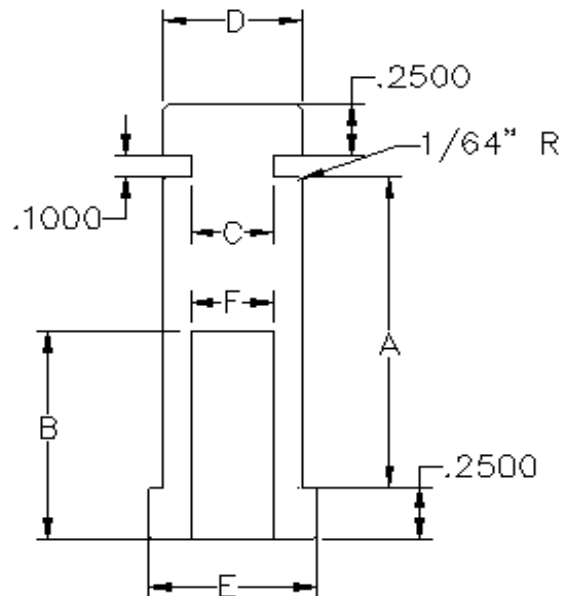

Date Due: \_\_\_\_\_

Standard Stock Guides  
Made from  
Durable Delrin Plastic

\* Note: No internal spring hole in 1/2" diameter guides

Item No.	A	B	C	D	E	F	Price Ea.	Qty.	Amount
DSG512	1.250	*	.312	.500	.625	*	\$6.40		
DSG515	1.500	*	.312	.500	.625	*	\$6.40		
DSG615	1.500	1-1/2"	.437	.625	.750	3/8"	\$8.00		
DSG617	1.750	1-1/2"	.437	.625	.750	3/8"	\$8.20		
DSG620	2.000	1-1/2"	.437	.625	.750	3/8"	\$8.40		
DSG715	1.500	1-1/2"	.500	.750	.875	1/2"	\$10.00		
DSG717	1.750	1-1/2"	.500	.750	.875	1/2"	\$10.20		
DSG720	2.000	1-1/2"	.500	.750	.875	1/2"	\$10.40		
DSG815	1.500	1-1/2"	.625	.875	1.000	1/2"	\$11.20		
DSG817	1.750	1-1/2"	.625	.875	1.000	1/2"	\$11.40		
DSG820	2.000	1-1/2"	.625	.875	1.000	1/2"	\$11.60		
Ø 3/8" Springs, 3" Long							\$0.60		
Ø 3/8" Springs, 3-1/4" Long							\$0.60		
Ø 3/8" Springs, 3-1/2" Long							\$0.60		
Ø 1/2" Springs, 3" Long							\$0.80		
Ø 1/2" Springs, 3-1/4" Long							\$0.80		
Ø 1/2" Springs, 3-1/2" Long							\$0.80		