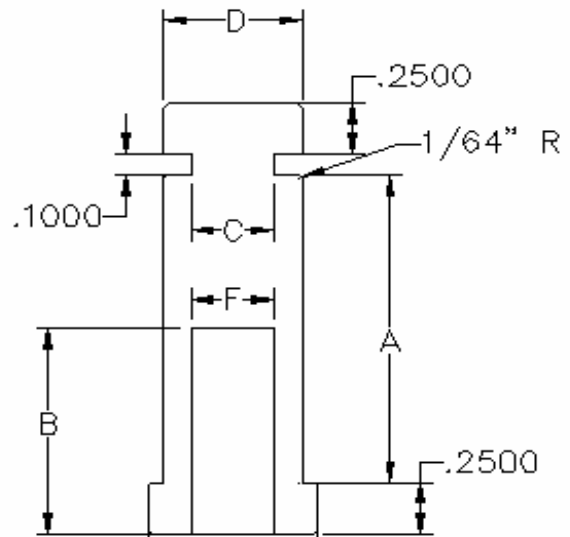

Company Name: _____
P.O. # _____
Address: _____
Contact Name: _____
Contact Phone: _____
Date Ordered: _____ Date Due: _____

Standard Stock Guides
A-2 Material, 54-56 R.C.
Black Oxide Finish

* Note: No internal spring hole in 1/2" diameter guides

Item No.	A	B	C	D	E	F	Price Ea.	Qty.	Amount
SG512	1.250	*	.312	.500	.625	*	\$8.00		
SG515	1.500	*	.312	.500	.625	*	\$8.00		
SG615	1.500	1-1/2"	.437	.625	.750	3/8"	\$10.00		
SG617	1.750	1-1/2"	.437	.625	.750	3/8"	\$10.25		
SG620	2.000	1-1/2"	.437	.625	.750	3/8"	\$10.50		
SG715	1.500	1-1/2"	.500	.750	.875	1/2"	\$12.50		
SG717	1.750	1-1/2"	.500	.750	.875	1/2"	\$12.75		
SG720	2.000	1-1/2"	.500	.750	.875	1/2"	\$13.00		
SG815	1.500	1-1/2"	.625	.875	1.000	1/2"	\$14.00		
SG817	1.750	1-1/2"	.625	.875	1.000	1/2"	\$14.25		
SG820	2.000	1-1/2"	.625	.875	1.000	1/2"	\$14.50		
Ø 3/8" Springs, 3" Long							\$0.60		
Ø 3/8" Springs, 3-1/4" Long							\$0.60		
Ø 3/8" Springs, 3-1/2" Long							\$0.60		
Ø 1/2" Springs, 3" Long							\$0.80		
Ø 1/2" Springs, 3-1/4" Long							\$0.80		
Ø 1/2" Springs, 3-1/2" Long							\$0.80		